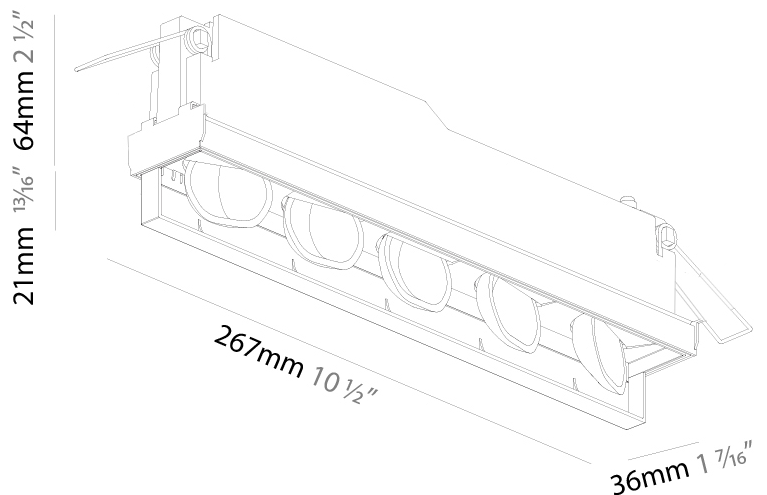

Shape: Rectangle
 Length (mm): 267
 Length (in): 10 1/2
 Width (mm): 36
 Width (in): 1 1/16
 Height (mm): 64
 Height (in): 2 1/2
 Ceiling Thickness (mm): 12.5
 Ceiling Thickness (in): 1/2
 Min. Recessing Depth (mm): 100
 Min. Recessing Depth (in): 3 15/16
 Weight (kg): .943
 Weight (lbs): 2.08
 Fixture Material: Aluminum Die Cast
 Cut-out Measurements: 273mm / 10 3/4" x 42mm / 1 5/8"

Certified By: CSA Certified to UL and CSA Standards
 IP rating: IP20

100mm
3 15/16"

12 1/2 mm
1/2"

270mm x 38mm
10 5/8" x 1 1/2"

PROJECT
TYPE
SPECIFIER
QUANTITY
DATE

MAGIQ WALLWASH TRIMLESS

A35139- : A35139-40K-02